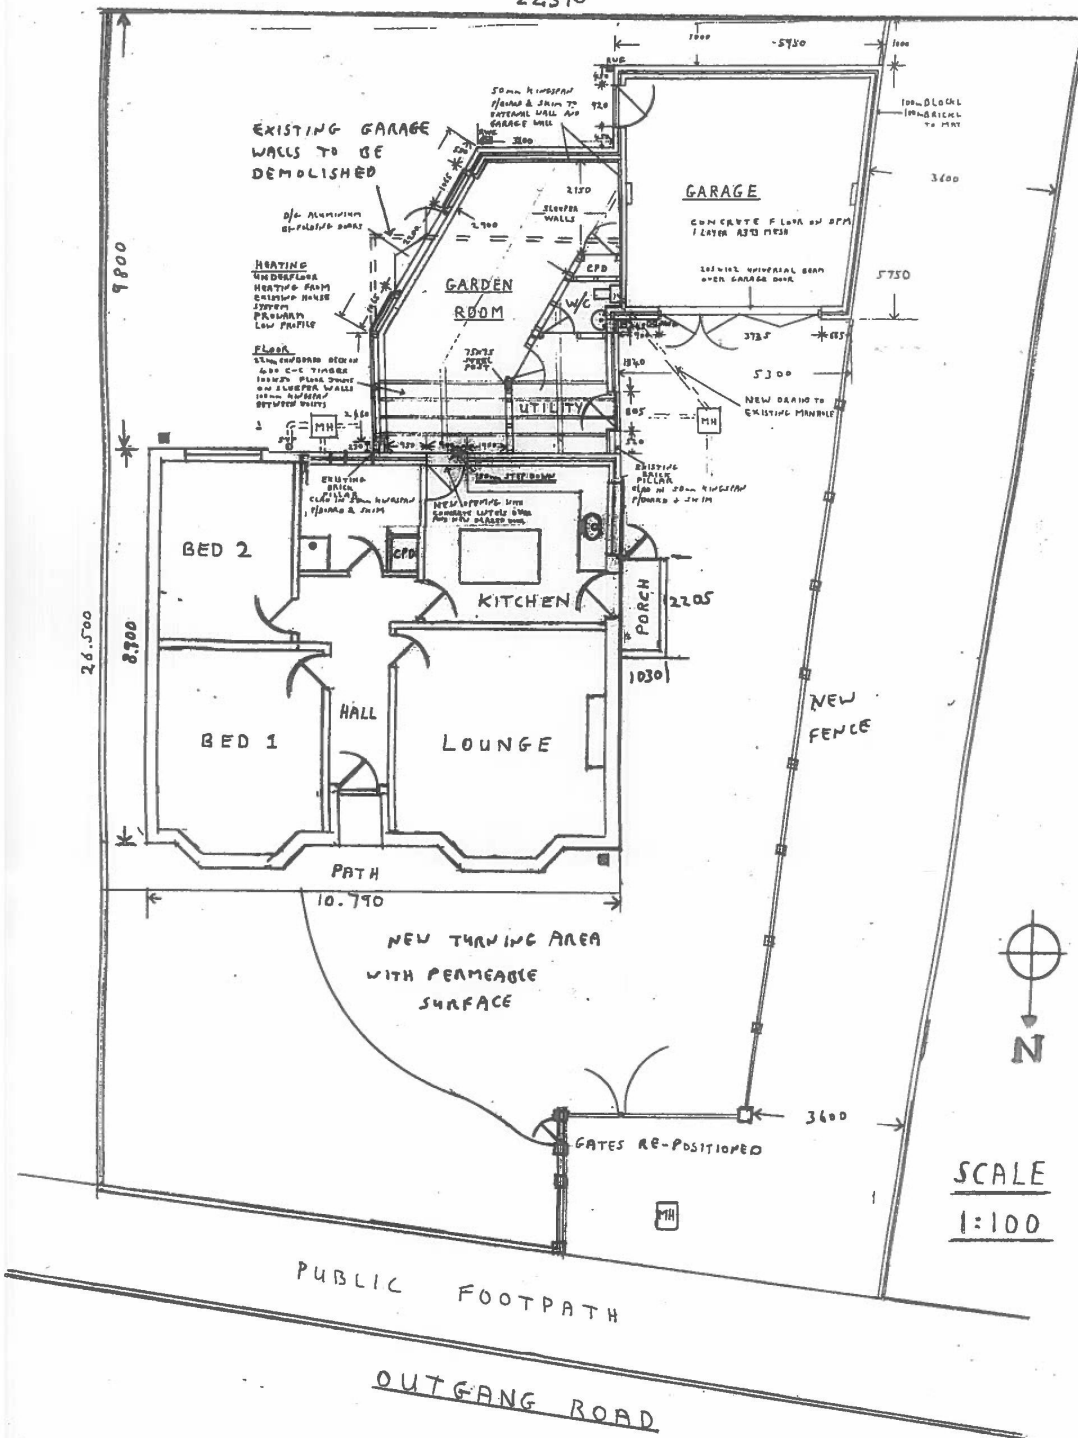

22,390

<b>PROJECT.</b> Hallway / Door Alteration and Roof Projection to Form Open Cover.
<b>ADDRESS.</b> Mr D Birch, 110 Outgang Road Pickering, YO18 7EL
<b>DRAWING.</b> Plan as Existing
<b>SCALE.</b> 1 / 100
<b>DATE.</b> 24/06/2022
<b>DRAWING No.</b> 06